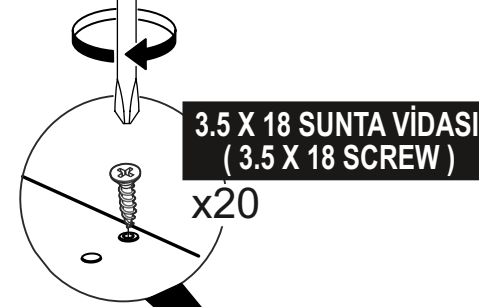

3.5 X 18 SUNTA VİDASI x 20 (3.5X18 SCREW)	KATLANIR AYAK X 4 (FURNITURE LEG)

3.5 X 18 SUNTA VİDASI
(3.5 X 18 SCREW)
x20